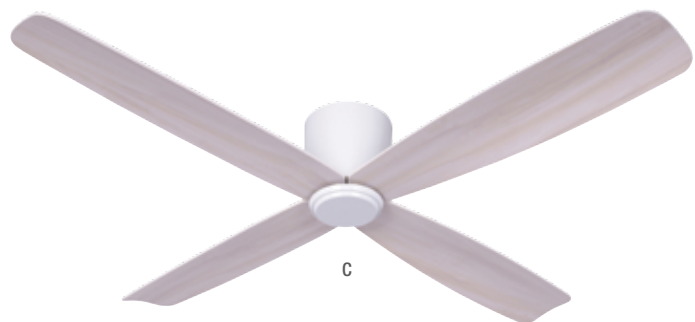

Fraser

SKU	Item
A 210988	4 blade direct current (DC) fan Colour white with white washed wooden blades
B 210989	4 blade close to ceiling direct current (DC) fan Colour white with white washed wooden blades
C 210986	4 blade close to ceiling direct current (DC) fan Colour brushed chrome with wooden blades
D 210987	4 blade close to ceiling direct current (DC) fan Colour brushed chrome with wooden blades

Details
Blades 4 wooden blades
Blade size 132cm
Motor Wattage 35 watt DC motor
Airflow 176m³ air movement per minute
6 speed remote control included
Fan light available (sold separately)