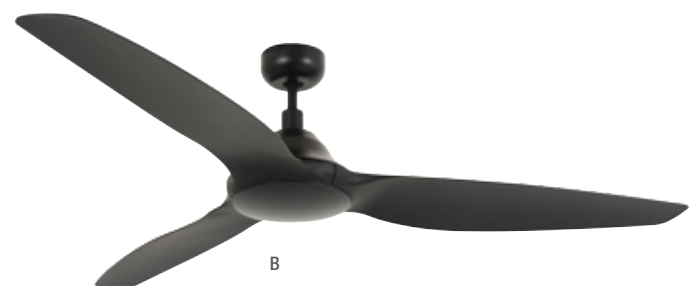

Airfusion Type A

SKU	Item	Details
A 211010	3 blade fan Colour brushed chrome with teak blades	Blades 3 wooden blades Blade size 154cm Motor Wattage 35 watt Airflow 281m³ air movement per minute
B 211011	Colour white with teak blades	
C 211008	Colour dark koa	
D 211009	Colour black