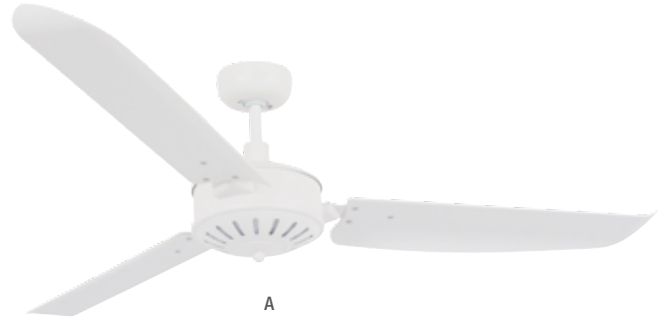

## Details

**Blades** 3 wooden blades  
**Blade size** 142cm  
**Motor Wattage** 85 watt  
**Airflow** 234.8m<sup>3</sup> air movement  
per minute