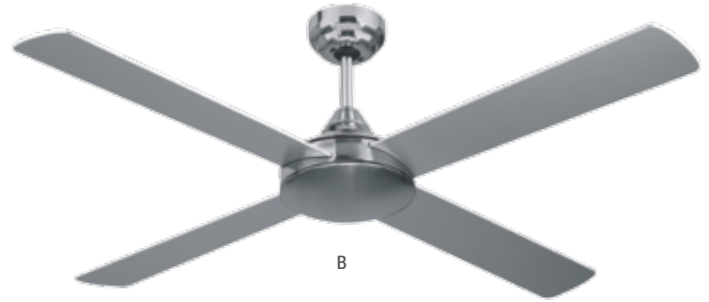

Airfusion Airlie

SKU	Item	Details
A 210940	4 blade fan Colour white	Blades 4 plywood blades Blade size 122cm Motor Wattage 65 watt Airflow 141m³ air movement per minute
B 210943	Colour brushed chrome	
C 210947	Colour antique brass with walnut or rosewood reversible blades	
210944	4 blade fan Colour white	Blades 4 plywood blades Blade size 132cm Motor Wattage 65 watt Airflow 143m³ air movement per minute
210960	Colour brushed chrome	
210961	Colour antique brass with walnut or rosewood reversible blades