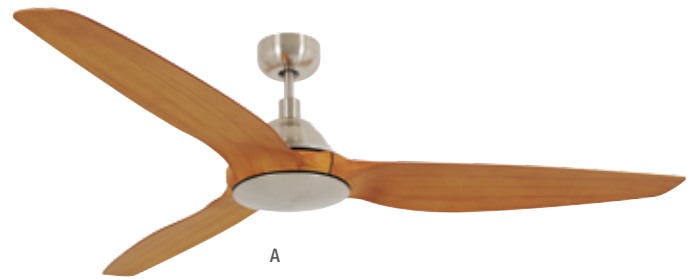

Airfusion Type A

SKU	Item	Details
A 211010	3 blade fan Colour brushed chrome with teak blades	Blades 3 wooden blades Blade size 154cm Motor Wattage 35 watt Airflow 281m³ air movement per minute
B 211011	Colour white with teak blades	
C 211008	Colour dark koa	
D 211009	Colour black