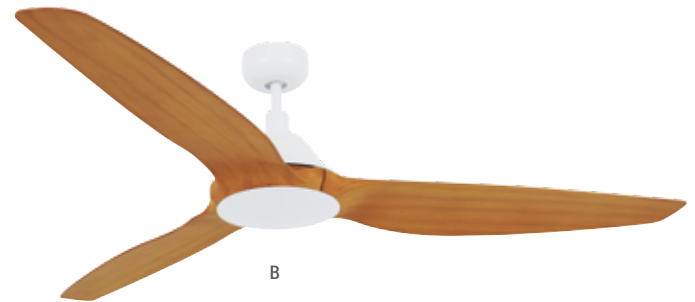

Airfusion Type A

SKU	Item	Details
A 211010	3 blade fan Colour brushed chrome with teak blades	Blades 3 wooden blades Blade size 154cm Motor Wattage 35 watt Airflow 281m³ air movement per minute
B 211011	Colour white with teak blades	
C 211008	Colour dark koa	
D 211009	Colour black