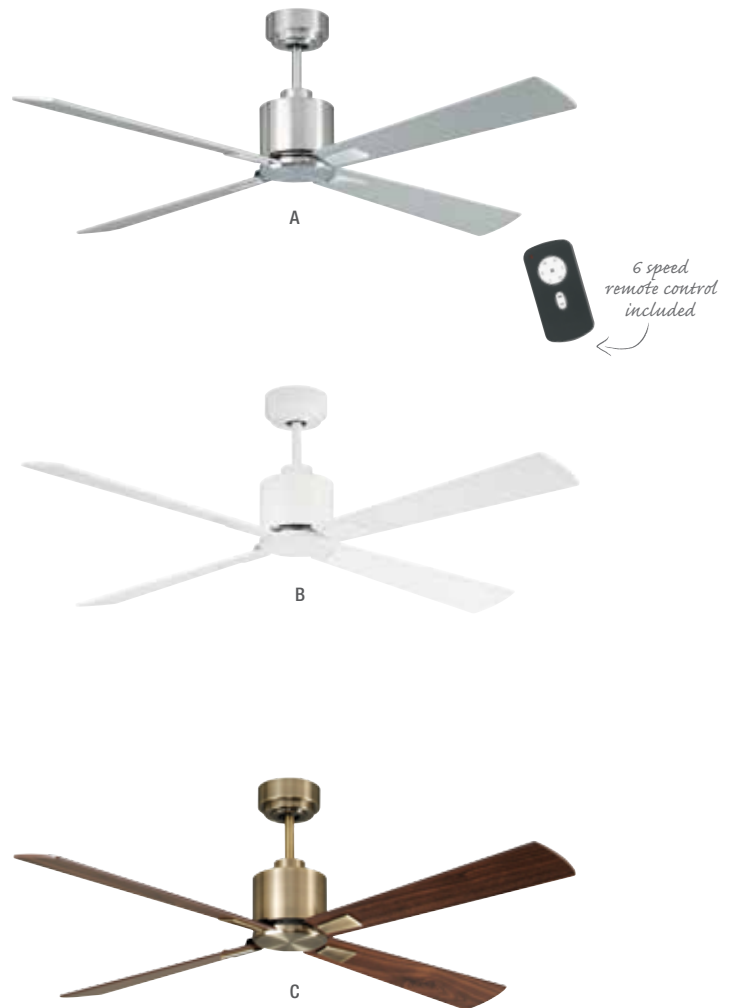

Airfusion Climate

SKU	Item
A 210520	4 blade direct current (DC) fan Colour brushed chrome with silver blades
B 210521	Colour white
C 210522	Colour antique brass with walnut blades

Details
Blades 4 plywood blades
Blade size 132cm
Motor Wattage 35 watt super efficient DC motor
Airflow 176m³ air movement per minute
6 speed remote included
Fan light available (sold separately)