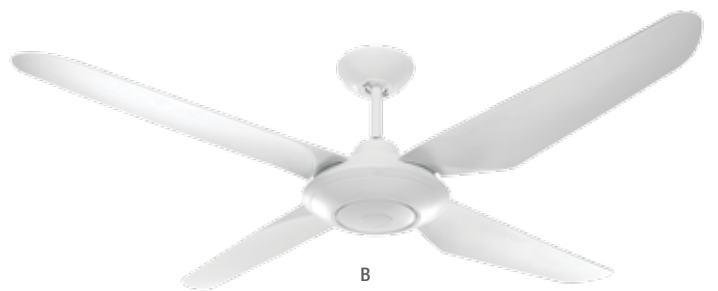

Airfusion Sensation

Sku

A 211000
B 211001
C 211002

Item

4 blade fan
Colour black
Colour white
Colour silver

Details

Blades 4 ABS blades
Blade size 132cm
Motor Wattage 75 watt
Airflow 215.7m³ air movement per minute

LUCCI
air