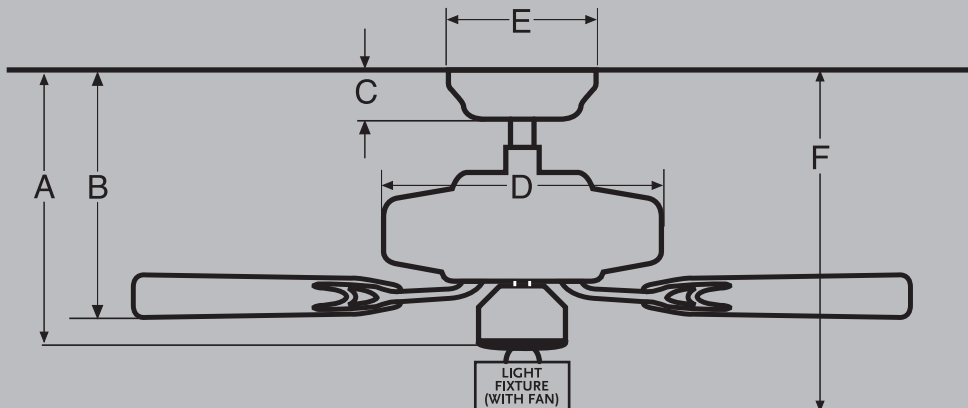

Key:

Controls: Remote Control = **R/C** Wall Control = **W/C**

Yes = **Y** No = **N**

Mounting Options: **3** = Standard, Angle and Flush mounting. **2** = Standard and Angle mounting. **1** = Standard Mount only.