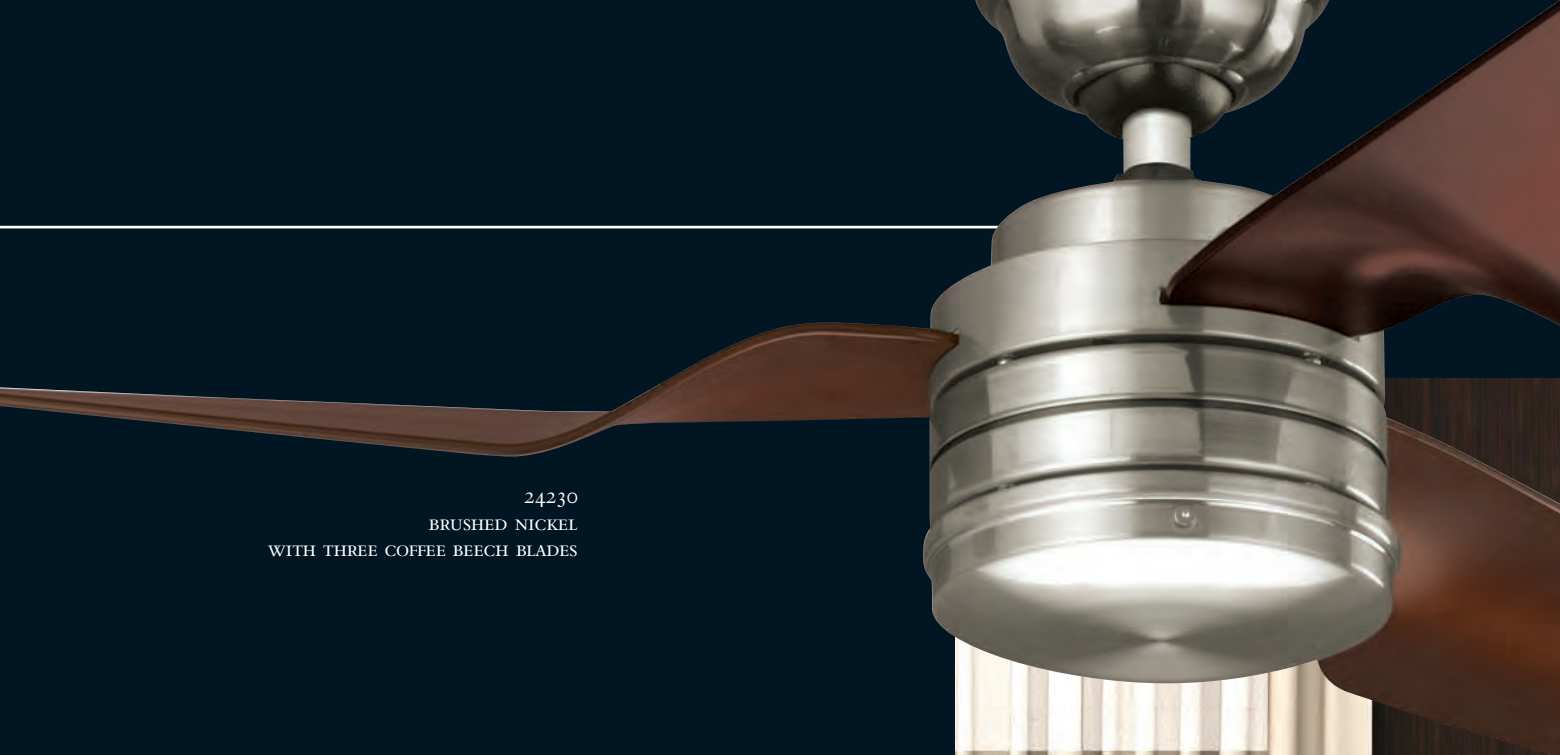

24230
BRUSHED NICKEL
WITH THREE COFFEE BEECH BLADES

24233
WHITE WITH THREE WHITE BLADES

f l i g h t

132cm blade span | wall controller | high output motor
WobbleFree™ canopy | light kit adaptable | lifetime motor warranty