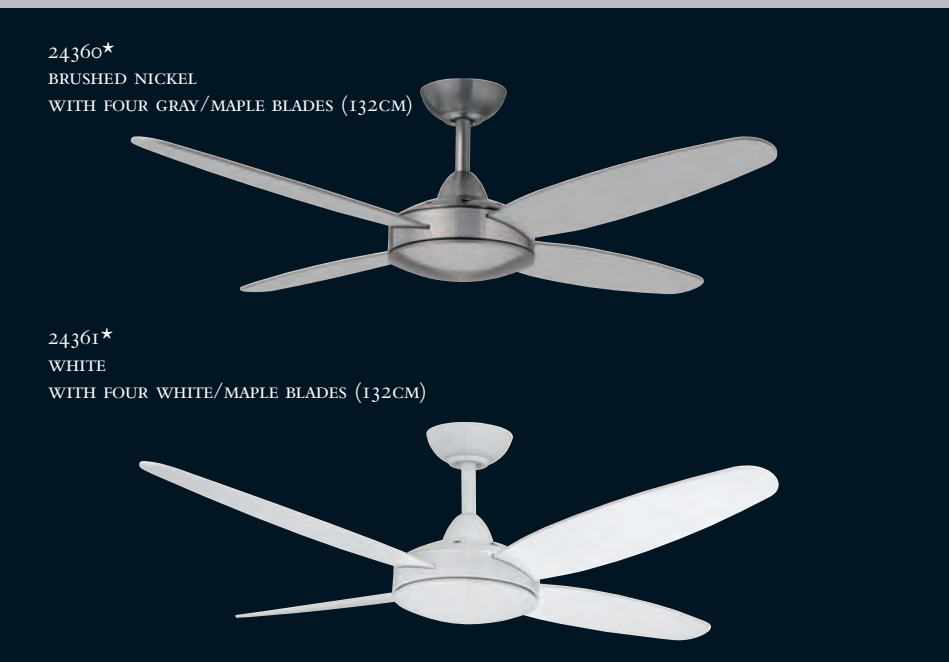

24360*
BRUSHED NICKEL
WITH FOUR GRAY/MAPLE BLADES (132CM)

24361*
WHITE
WITH FOUR WHITE/MAPLE BLADES (132CM)