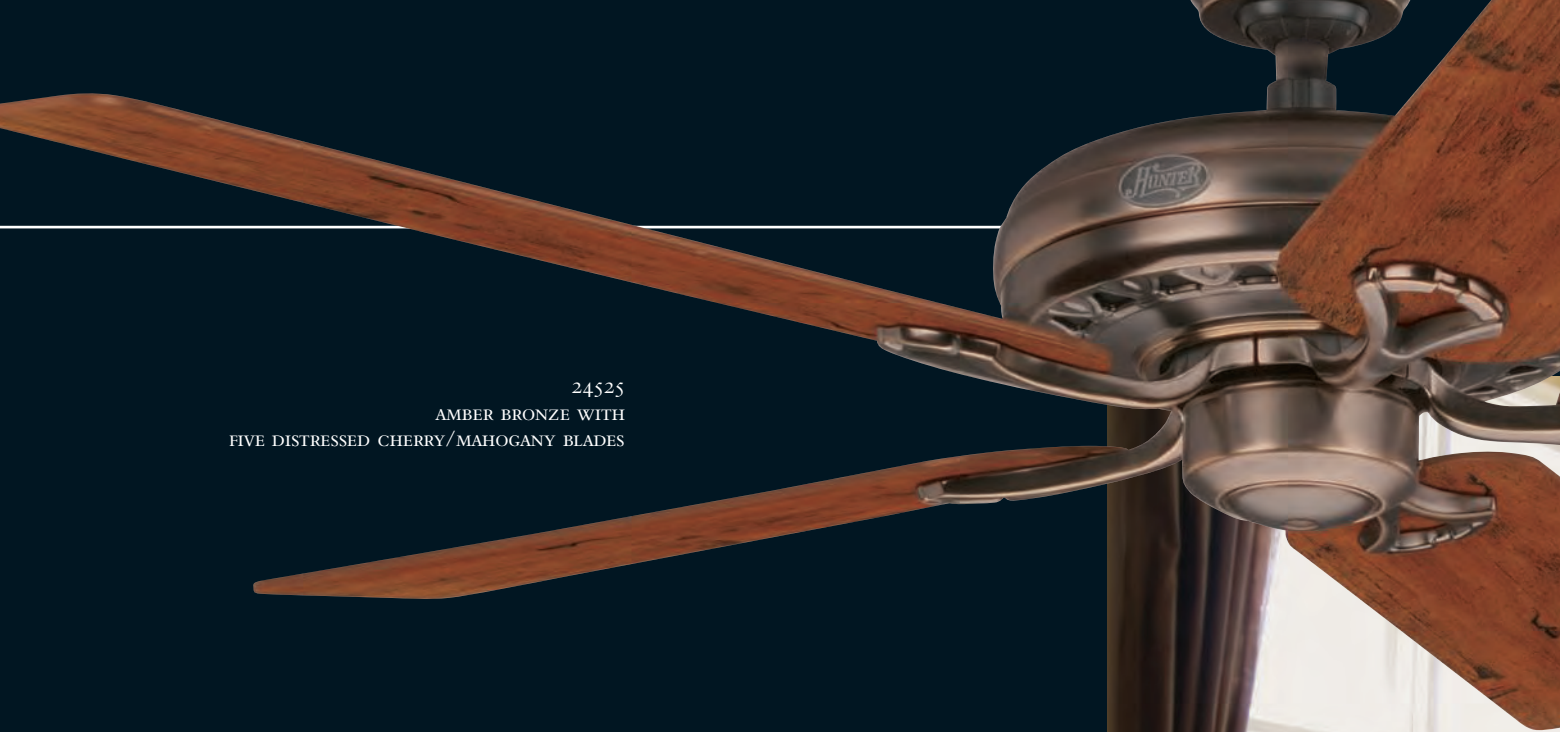

24525
AMBER BRONZE WITH
FIVE DISTRESSED CHERRY/MAHOGANY BLADES